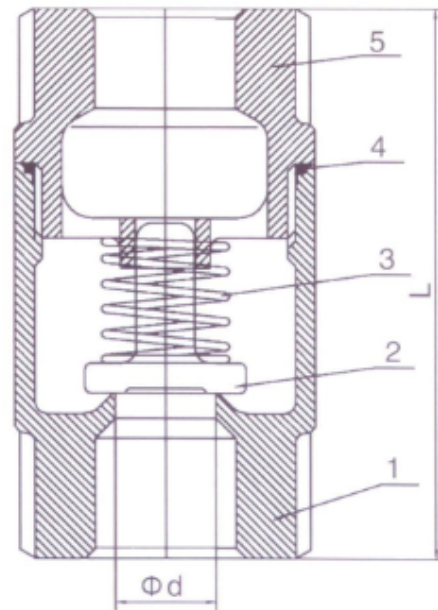

CVSBSPLIT

DIMENSIONS

UNIT:mm

SIZE	3/8"	1/2"	3/4"	1"	1 1/4"	1 1/2"	2"
d	10	15	20	25	32	40	50
L	55	55	60	70	80	85	100

ITEM	PARTS	Q,TY	MATERIAL
1	BODY	1	CF8/CF8M
2	DISC	1	CF8/CF8M
3	SPRING	1	304/316
4	JOINT GASKET	1	PTFE
5	CAP	1	CF8/CF8M